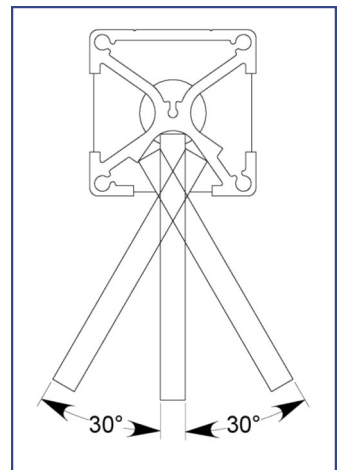

The multi-function insert component provides the ultimate versatility for custom projects allowing you to adjust your glass height and angles (up to a 60 degree variance) for a nearly limitless range of options for your outdoor designs.

Whether you want the topless glass railing system for a view deck, as a wind wall or a privacy screen, the PUP can provide a sophisticated look for a wide range of design options. You even have the option of adding a top rail to the system (The [XLPR Top Rail](#)) but keep the bottomless railing look for your view, and the standard 3" gap from glass to deck allows for easy cleaning and snow removal.

PUP Offers...

- 30 degree multi angles possible (up to 60 degree variance)
- Can be Surface or Fascia mounted
- Option of adding top rail cap (XLPR Top Rail)
- Available in 9 standard colours and up to 180 custom colours
- Multiple design options
- Accommodates unique shapes and custom designs like curves and unusual angles
- Design option of different glass types or alternate material options for a louver look.
- Add a top rail to the system and create a bottomless railing look for your view
- Gap from deck to glass allows for easy cleaning and snow removal
- Ideal for wind wall applications
- Privacy screen options possible
- Fencing options possible

PUP provides the power of possibility for designing outdoor living space.

Durarail Railing Systems 1-866-591-5594

www.durarail.com

Duradek Marketing Manager

jennifer@duradek.com

Excell Railing Systems Marketing Manager

blairh@excellrailing.com

Manufactured in North America

Durarail™ is manufactured by Excell Railing Systems Ltd. It is sold exclusively through the Duradek network of professional waterproof contactors who have been specializing in decks and rails since 1974.

EXCELL
RAILING SYSTEMS LTD.