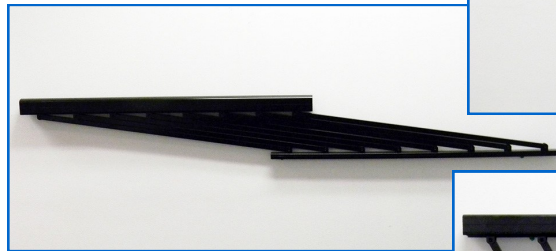

## New Adjustable Stair Railings

Installing stair railings just got easier with the addition of Durarail's new **Adjustable Stair Railing.**

Collapsible, pre-assembled panels means no need to install individual pickets on site and no need to wait for the stairs to be built for measurement as they adjust to virtually any angle.

Easy to ship, stock and store, the adjustable stair railings collapse down to approximately 10" tall while adding only about 32" in length once fully collapsed.

Ideal for ramps, stairs, sloped decks and temporary rails that can be reused because of the installation flexibility.

- Available in 6', 8' or 10' lengths
- Standard heights are 36" or 42" (custom heights are available on request)
- 5/8" picket
- Adjusts from a 0° angle up to an 80° angle in either direction (stairs are typically no more than 41°)
- Changes angles smoothly and does not rattle
- Available in all 5 top rail profiles
- Top and Bottom adjustable wall mounts can be used up and down for stairs OR side to side for custom angles on decks
- Adjustable stair mid post available for long runs
- Economical and convenient for shipping, storing and installation labor