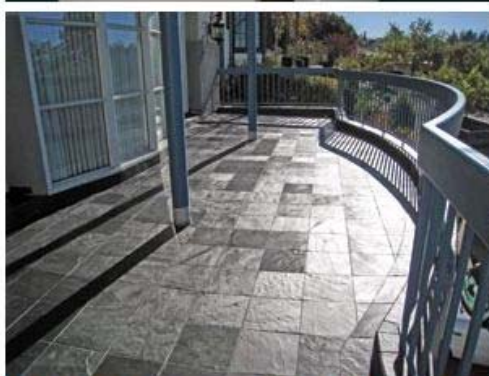

Yet the range of products on the list is very broad. Featuring the most requested products shown in Qualified Remodeler over the past 12 months, the list offers everything from creative lighting solutions to recycled synthetic roofing. Products that have also been featured as a Remodelers' Choice product of the month are designated with a blue ribbon. These are products that not only received many requests for more information in the month in which they were initially published, but also continued to generate enough interest many weeks later.

To view to entire article online, please click [here](#).

To view Duradek's #31 spot article, please click [here](#).

31 Ultra Tiledek

Duradek Ultra Tiledek is an outdoor anti-fracture, roofing membrane designed for use under exterior tile/slate decks and roofs. Virtually identical to Duradek Ultra, Tiledek is an approved roofing membrane with a fabric laminated to its topside. The tiles can then be bonded securely to the fabric-covered membrane with thinset mortar. With the same roofing approvals and the same proven installation techniques, Duradek Ultra Tiledek is a great waterproofing solution for exterior tile/slate projects. Type #31 [E-Inquiry Form](#).

32 Metal Shade

Parasoleil manufactures architectural panels cut with artistic, perforated patterns. The standard 3- by 8-ft. panel material is 16-oz. copper in any one of five patterns inspired from cultures around the world. The copper is