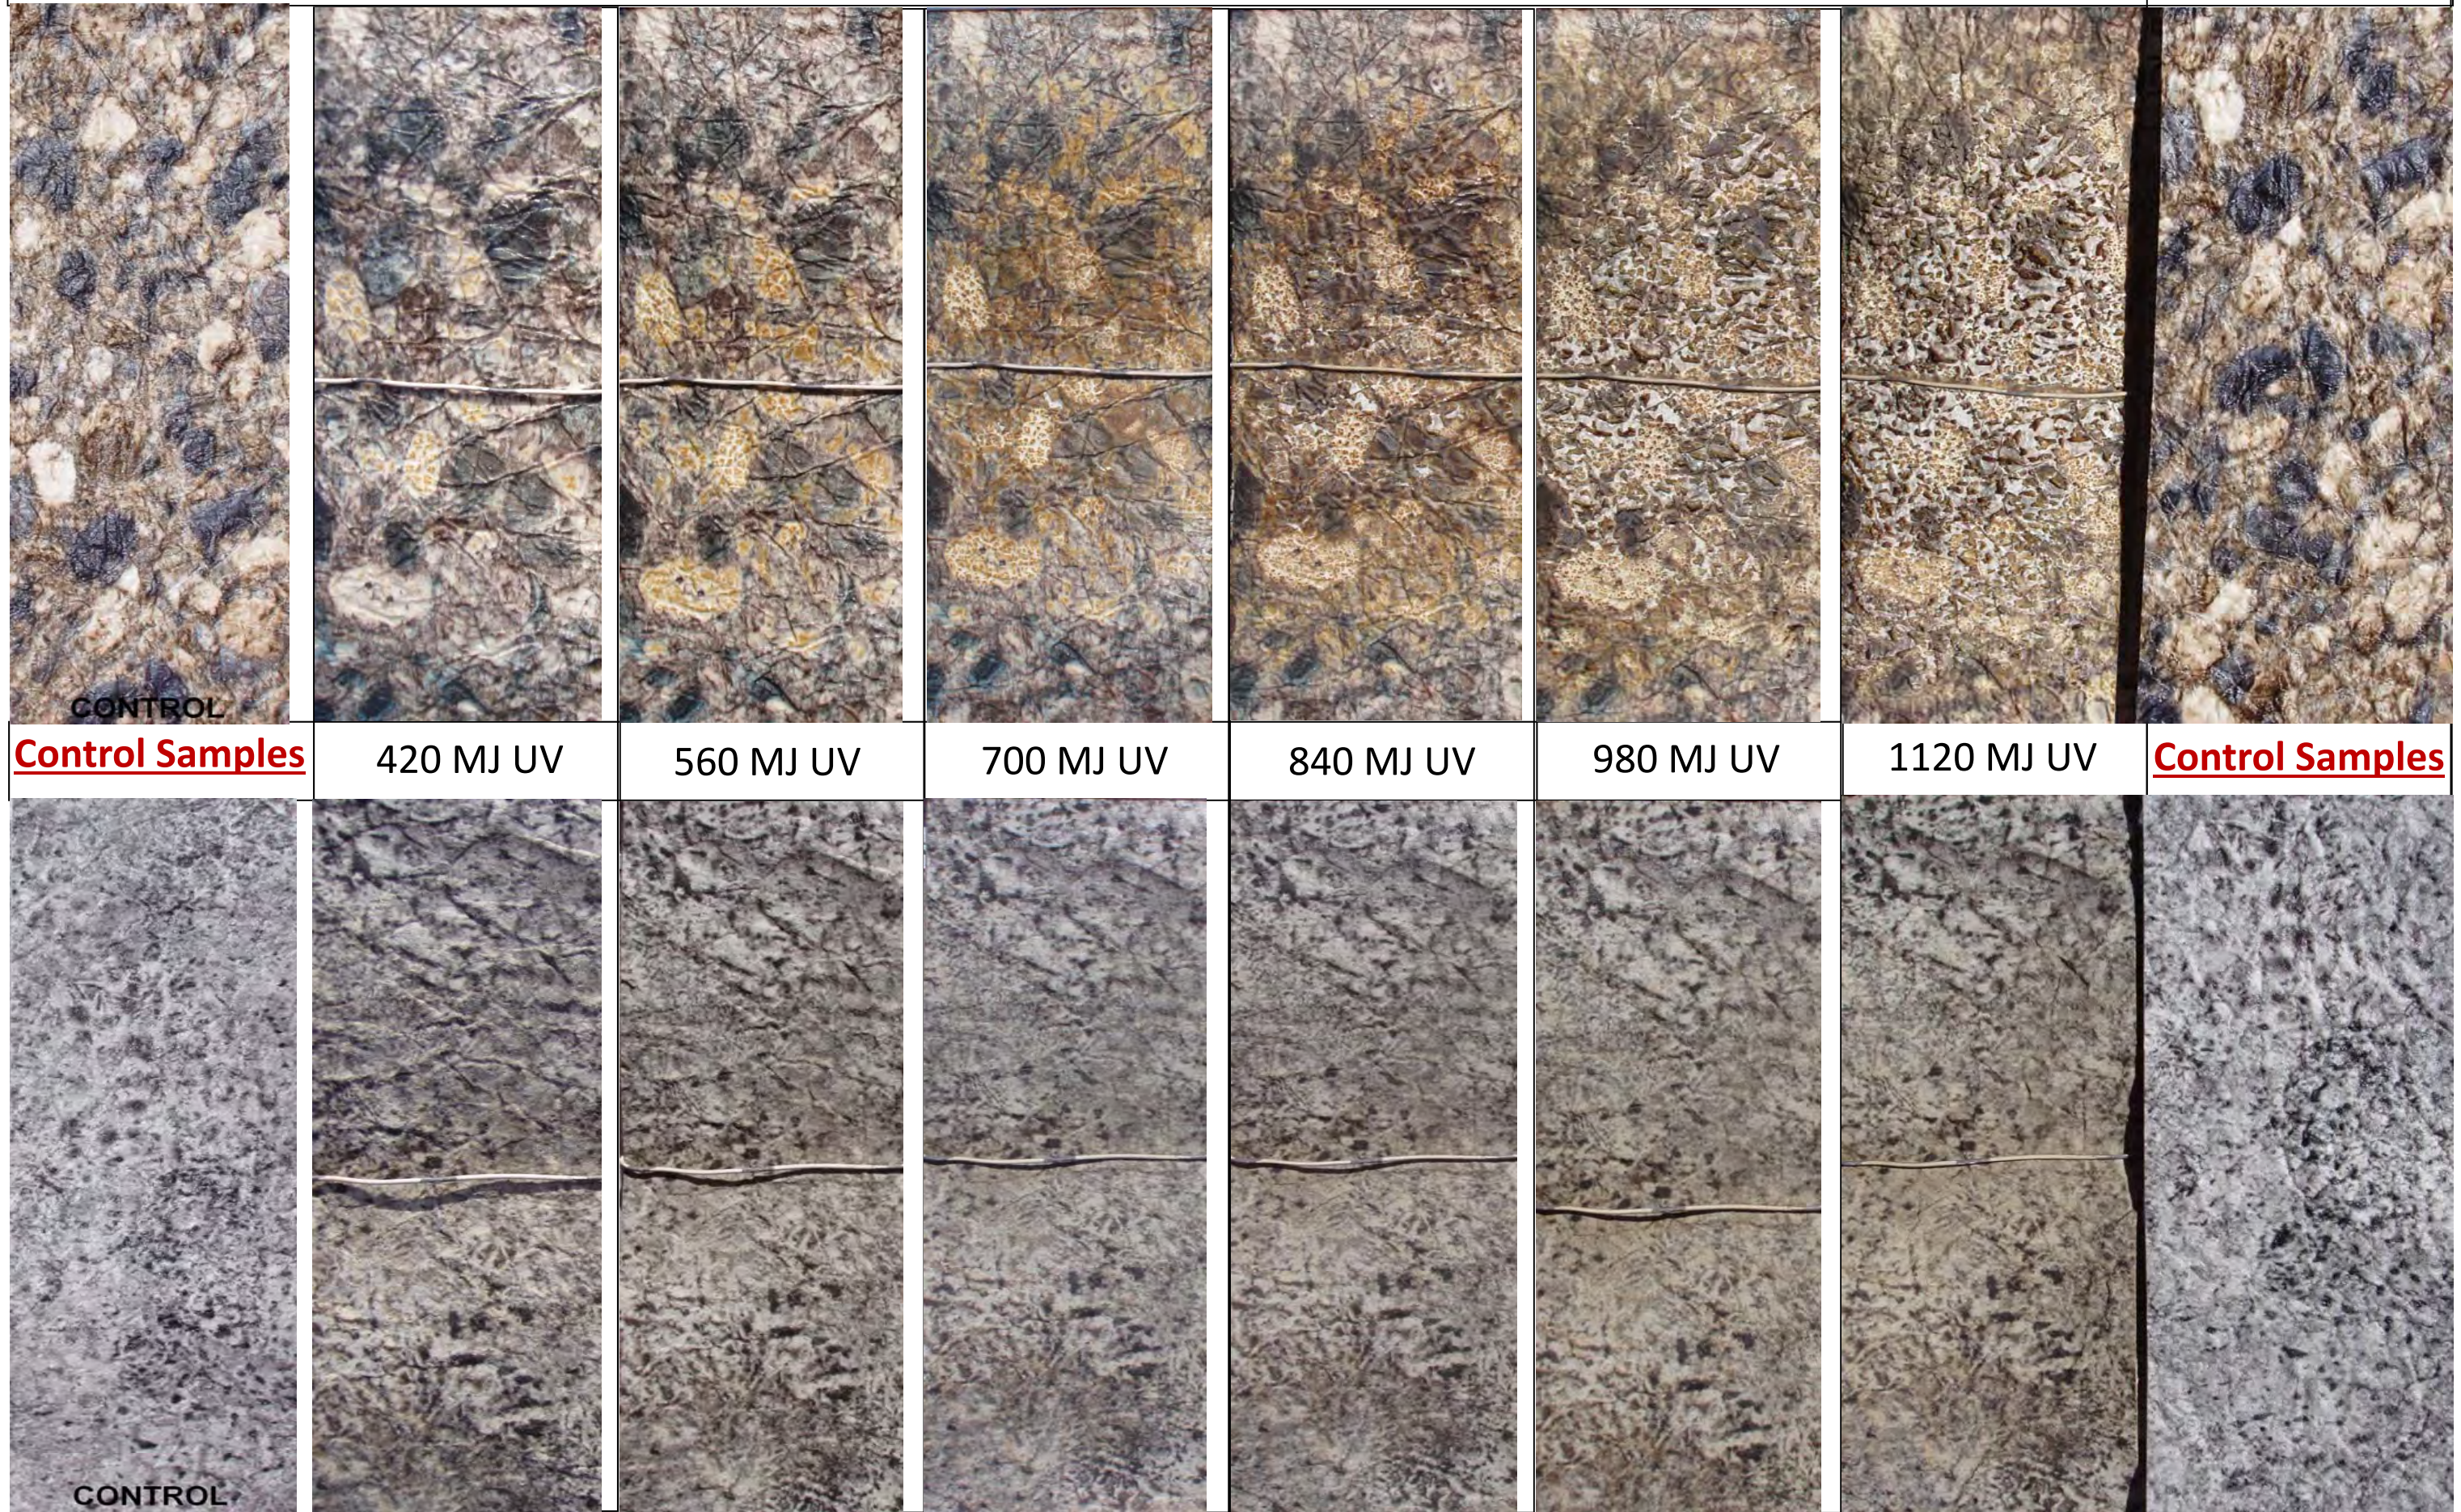

TD's Aggregate Pattern

**Control Samples**

420 MJ UV

560 MJ UV

700 MJ UV

840 MJ UV

980 MJ UV

1120 MJ UV

**Control Samples**

CONTROL

\* Please note that there may be some small variances in the 'shades' of the images due to the photography of the actual samples. Images have not been edited, aside from cropping.