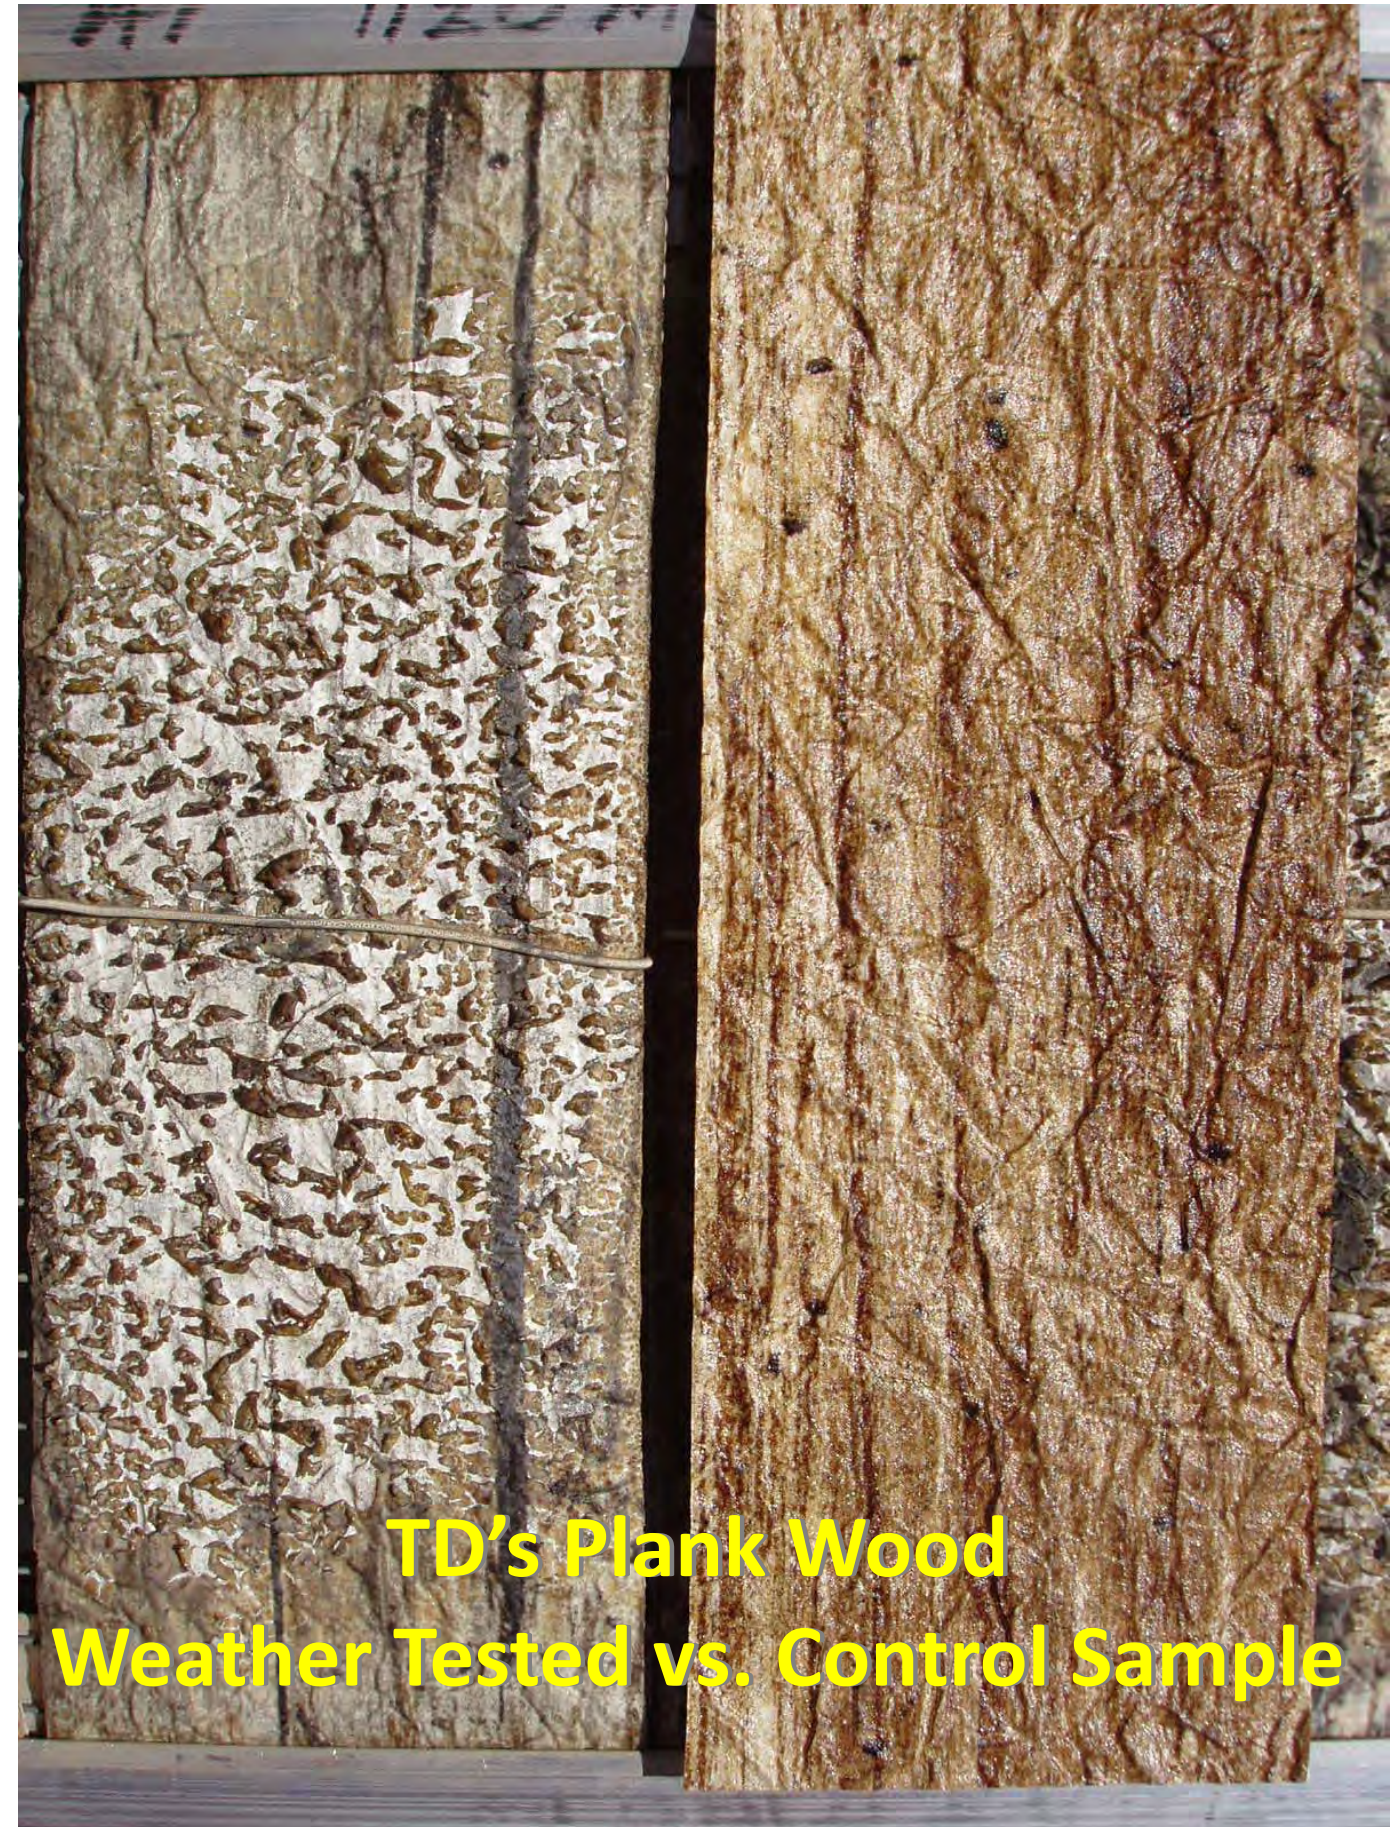

Duradek Cork Macchiato vs. TD's Plank Pattern @ 1120 MJ UV

**Duradek Cork Macchiato  
Weather Tested vs. Control Sample**

**TD's Plank Wood  
Weather Tested vs. Control Sample**

*\* Please note that there may be some small variances in the 'shades' of the images due to the photography of the actual samples. Images have not been edited, aside from cropping.*