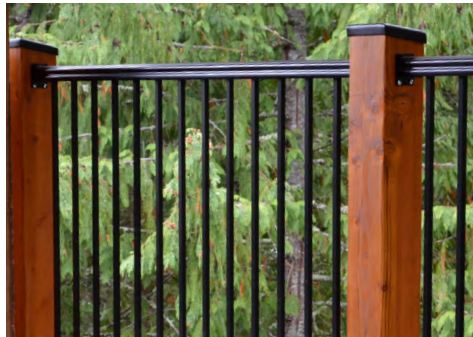

TOP RAIL PROFILES

Top rails to suit any style.

Durairail™ Railing and Fence Systems are available in 12 standard colors and over 180 custom color options.

Each Top Rail profile is compatible with glass, cable and picket style railings to allow for maximum design flexibility.

See more railing images in our [online gallery](#).

HERITAGE