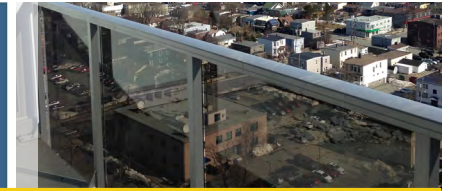

PORT ROYAL 2 OUTSIDE-THE-POST SYSTEM

SUNDECKS | ROOF DECKS | BALCONIES | PATIOS | STAIRS | POOL DECKS | WALKWAYS

Outside the post railing system with the luxurious look of continuous glass.

The Port Royal 2 Top Rail combines long-lasting performance with the upscale look of continuous glass. Designed with a finish that covers the fascia, offering seamlessly modern sophistication.

Low maintenance aluminum railing with a classic look.

- **Virtually maintenance free:** No rust or corrosion.
- **Glass options:** Clear tempered glass or frosted privacy glass.
- **Sleek finishing details:** Mounts to cover fascia for a continuous glass look.
- **Environmentally friendly:** Powder coated finish with no VOC's.
- **Made to last:** 20 year structural warranty and 5 year limited powder coating residential warranty
- **Dimensions:** 3-1/2" wide | 2" high
- **Design:** More substantial look than the average aluminum top rail that can be used with up to a 3" post.

Now you can have a Continuous Top Rail look while using up to a 3" square post!

With a much wider, beefier look than the average aluminum top rail profile, the **Port Royal 2 Top Rail** is similar in appearance to what you've come to recognize as 2 x 4 (wood) size; but this top rail is not vulnerable to the elements the same way as wood.