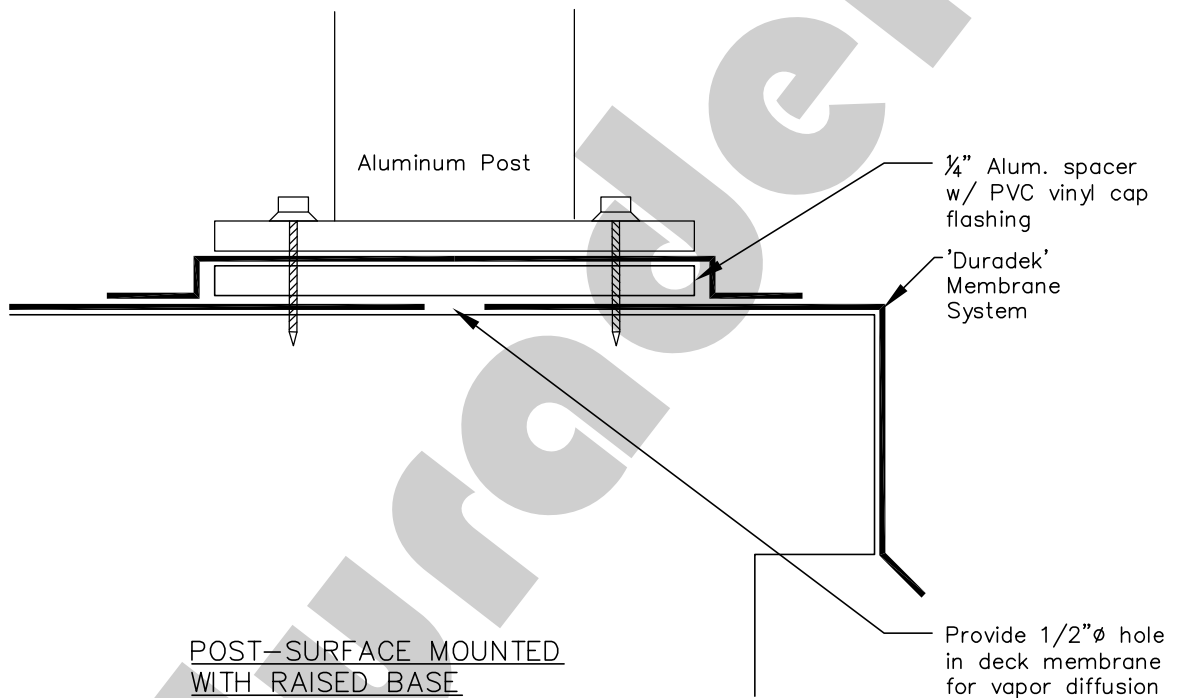

# ALUMINUM RAILING MOUNTING CONNECTIONS

**GENERAL NOTES:**

- When fastening through 'Duradek' membrane drill pilot hole & fill with approved polyurethane caulk.
- Fasten railing to solid wood blocking.
- Follow railing manufacturers installation instructions.