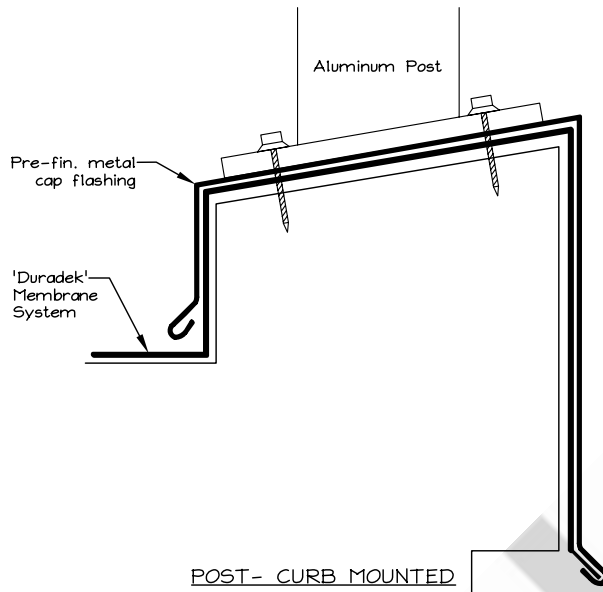

# ALUMINUM RAILING MOUNTING CONNECTIONS

## GENERAL NOTES:

- When fastening through 'Duradek' membrane drill pilot hole & fill with approved polyurethane caulk.
- Fasten railing to solid wood blocking.
- Follow railing manufacturers installation instructions.