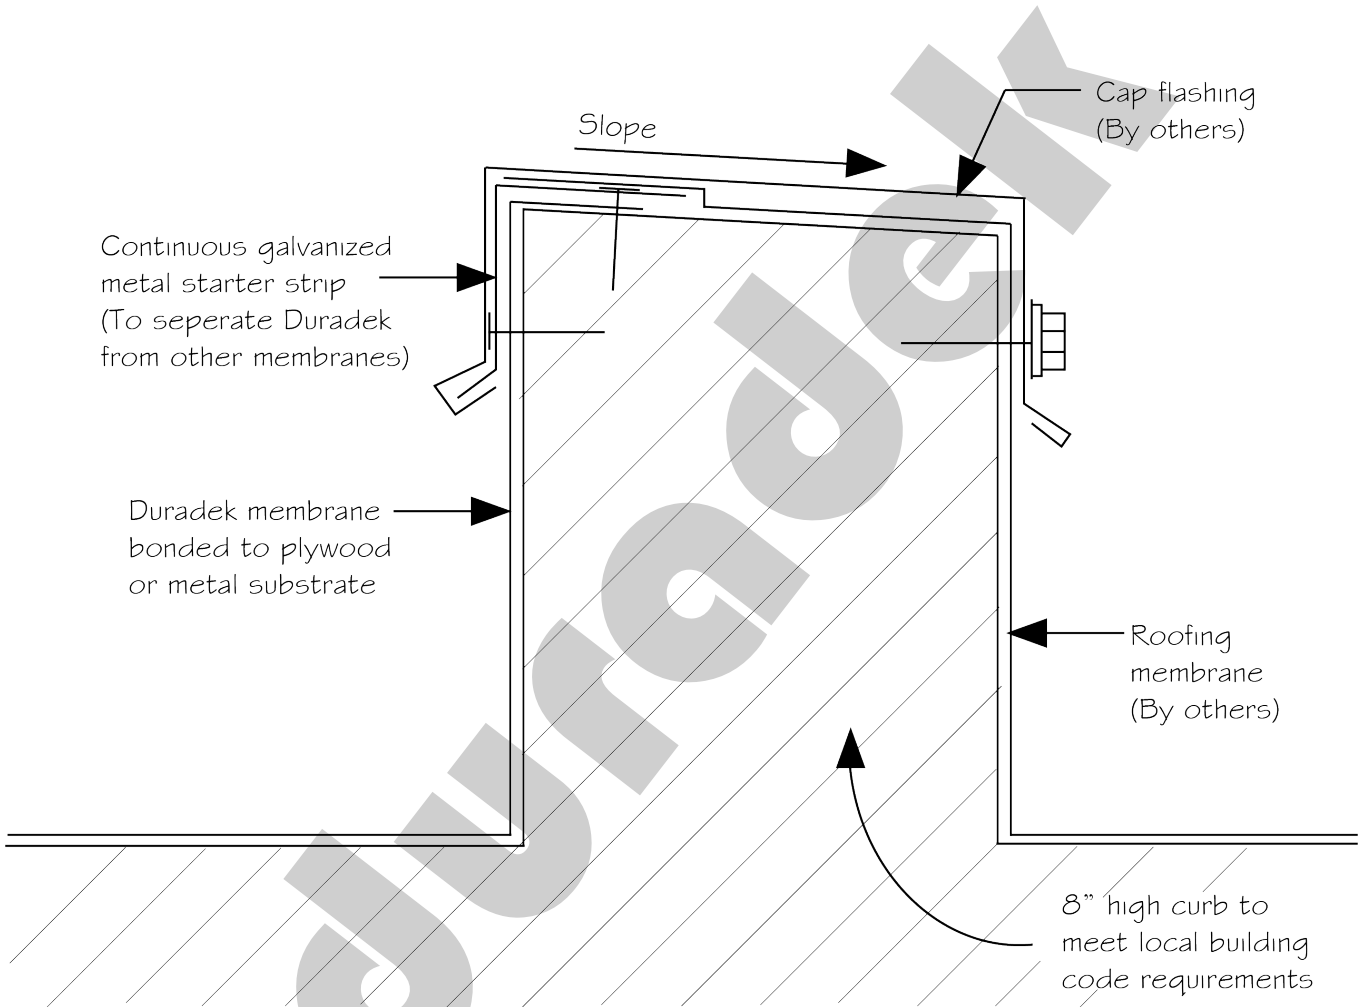

CURB DETAIL - TIE-IN TO ROOFING MEMBRANE

NOTE:

AS A SUPPLIER OF FINISHED PRODUCT ONLY, DURADEK LTD. DOES NOT ASSUME RESPONSIBILITY FOR ERRORS IN DESIGN, ENGINEERING, OR DIMENSIONS. THE ARCHITECT, ENGINEER, SPECIFIER, CONTRACTOR OR OWNERS' REPRESENTATIVE MUST VERIFY ALL DIMENSIONS, SIZES & SUITABILITY OF DETAILS.