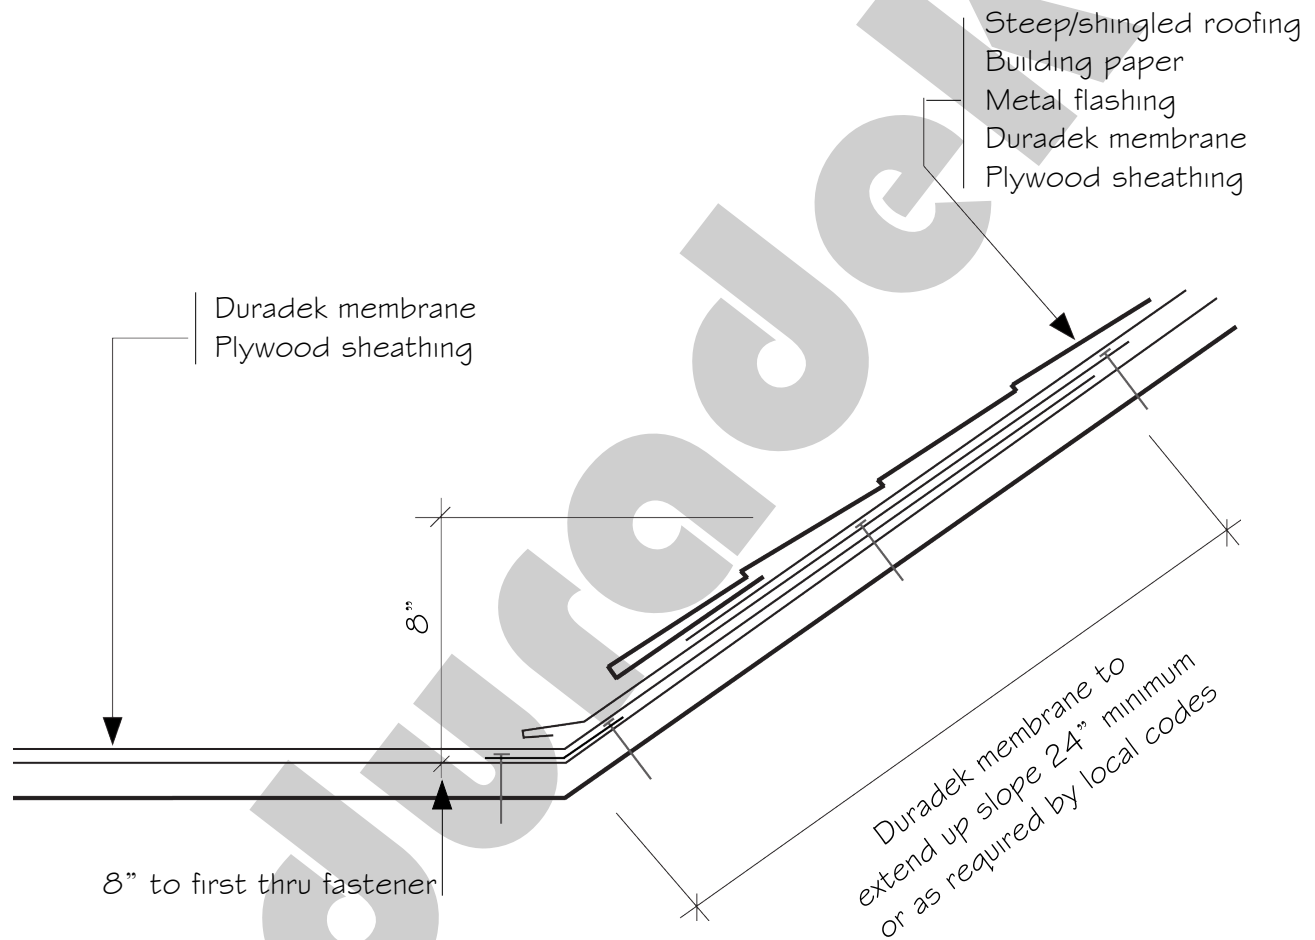

# FLAT PVC ROOF TIE-IN TO STEEP ROOF

**NOTE:**

- Duradek membrane to be separated from non-compatible roofing products or accessories with metal flashing.
- Steep roofing suppliers to confirm their compatibility with a PVC roof membrane.