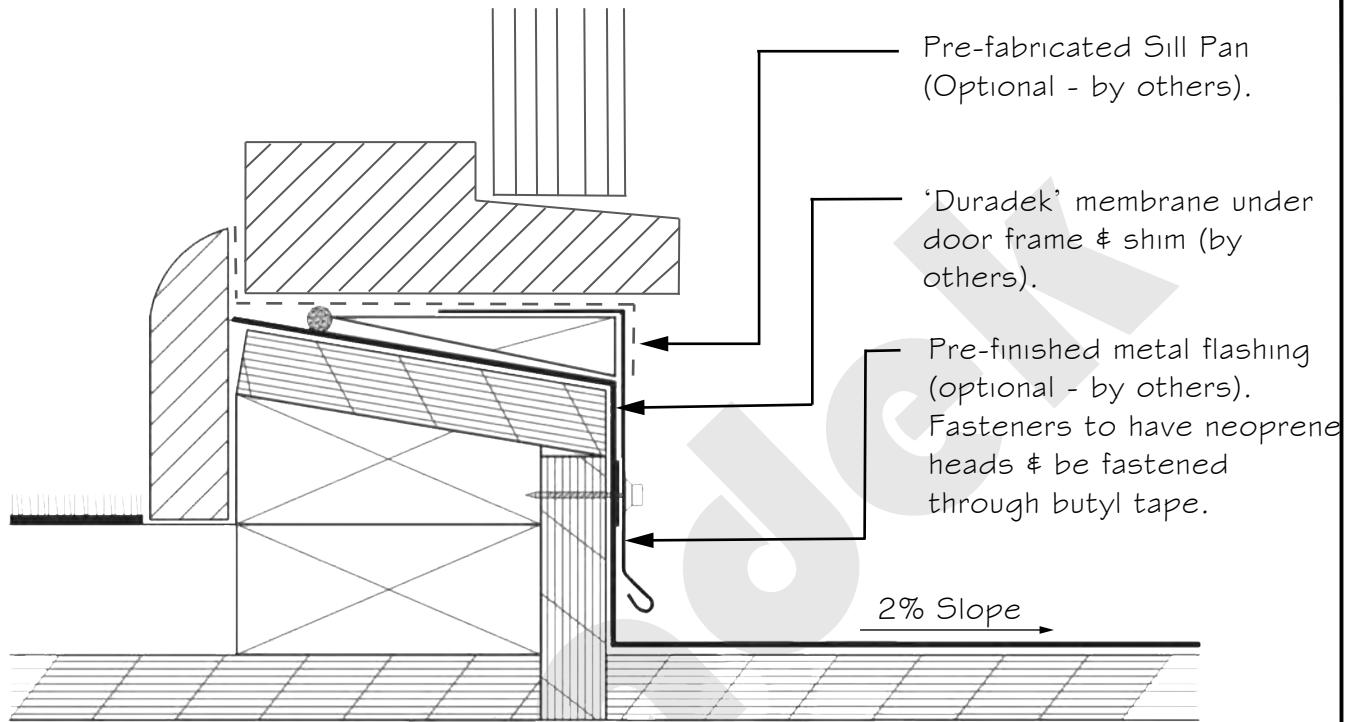

INSIDE PERIMETER DETAIL - RAISED CURB DOOR

NOTE:

AS A SUPPLIER OF FINISHED PRODUCT ONLY, DURADEK DOES NOT ASSUME RESPONSIBILITY FOR ERRORS IN DESIGN, ENGINEERING, OR DIMENSIONS. THE ARCHITECT, ENGINEER, SPECIFIER, CONTRACTOR OR OWNERS' REPRESENTATIVE MUST VERIFY ALL DIMENSIONS, SIZES, AND SUITABILITY OF DETAILS, AND ARE IN ACCORDANCE WITH GOVERNING BUILDING CODES.