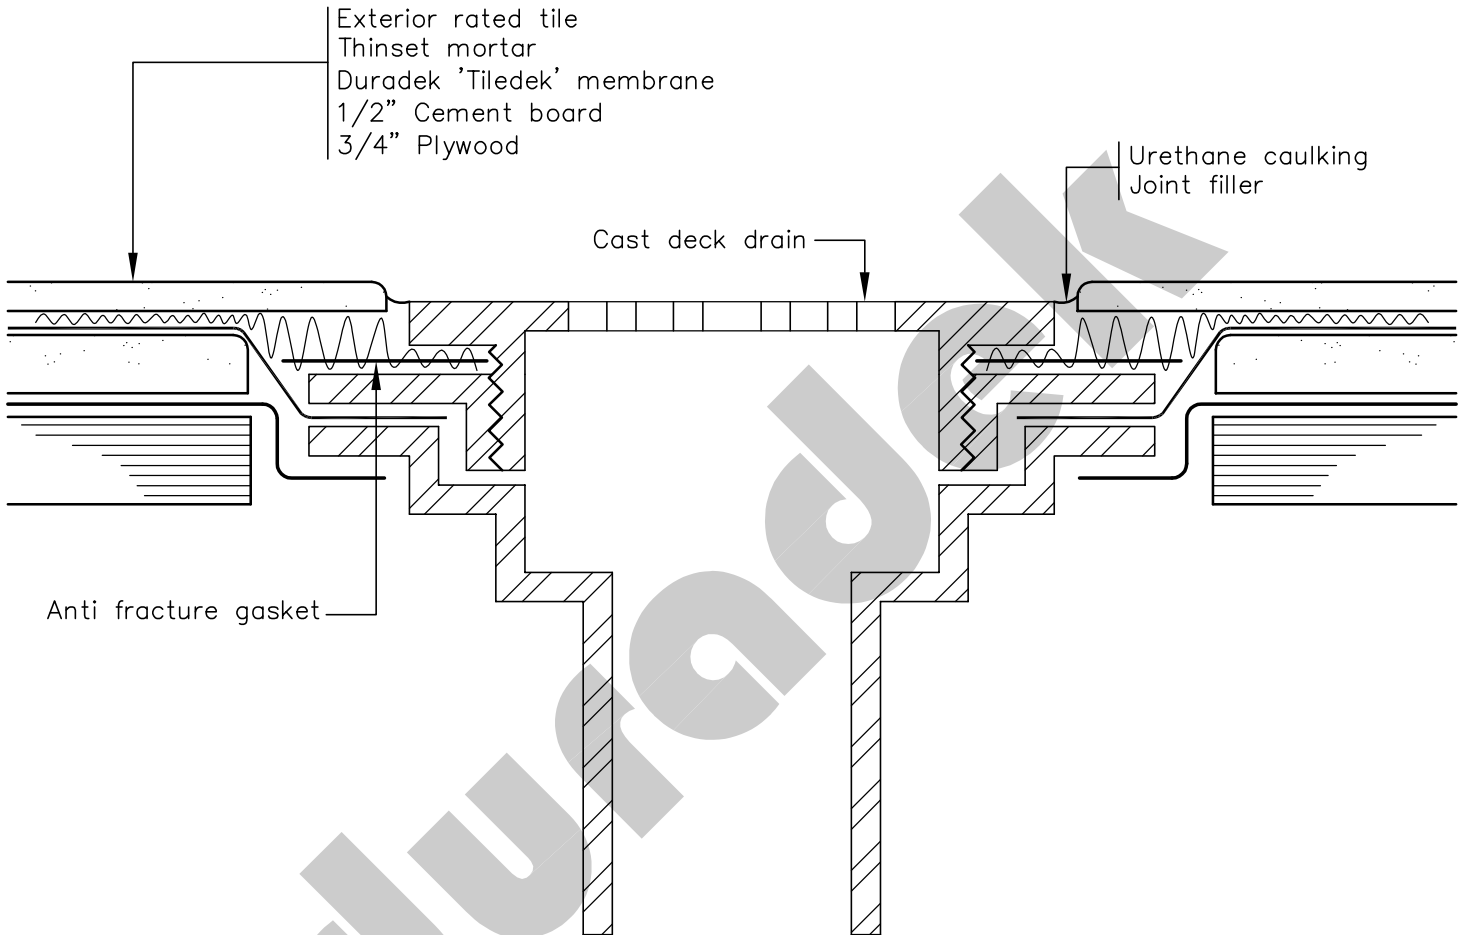

DECK DRAIN

For technical information on the drain, see manufacturer's website:

<https://www.watts.com/search?searchterm=fd-100>

NOTE:

AS A SUPPLIER OF FINISHED PRODUCT ONLY, DURADEK LTD. DOES NOT ASSUME RESPONSIBILITY FOR ERRORS IN DESIGN, ENGINEERING, OR DIMENSIONS. THE ARCHITECT, ENGINEER, SPECIFIER, CONTRACTOR OR OWNERS' REPRESENTATIVE MUST VERIFY ALL DIMENSIONS, SIZES & SUITABILITY OF DETAILS.