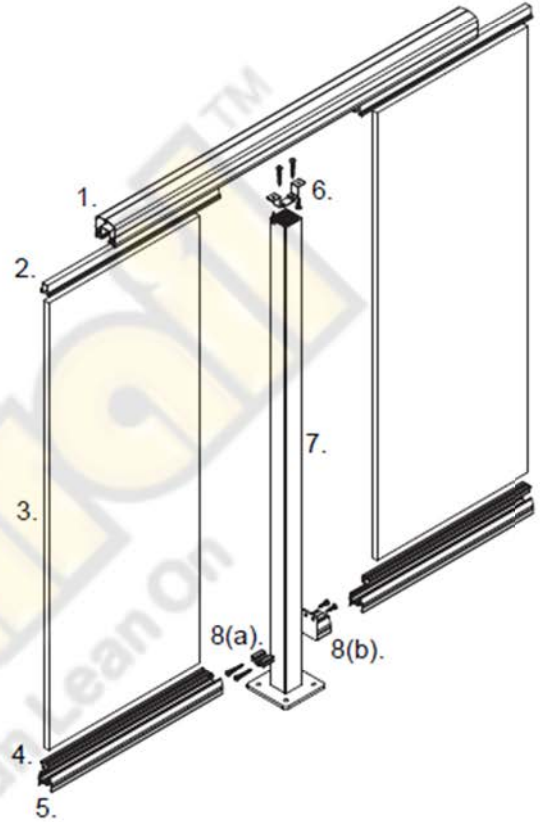

*Inline Post with Continuous Top Rail Detail – Component Glass*

SEE FASTENER SHEET  
FOR FASTENER LISTINGS

**BILL OF MATERIALS**

1. Top Rail (Square or Round)
2. Top Glass Insert
3. Tempered Glass (6mm / 1/4")
4. Bottom Glass Insert
5. Component Bottom Rail
6. Component Post Mount
7. Post (2" or Less)
8. (a) Receiver Clip OR (b) Bottom Wall Mount