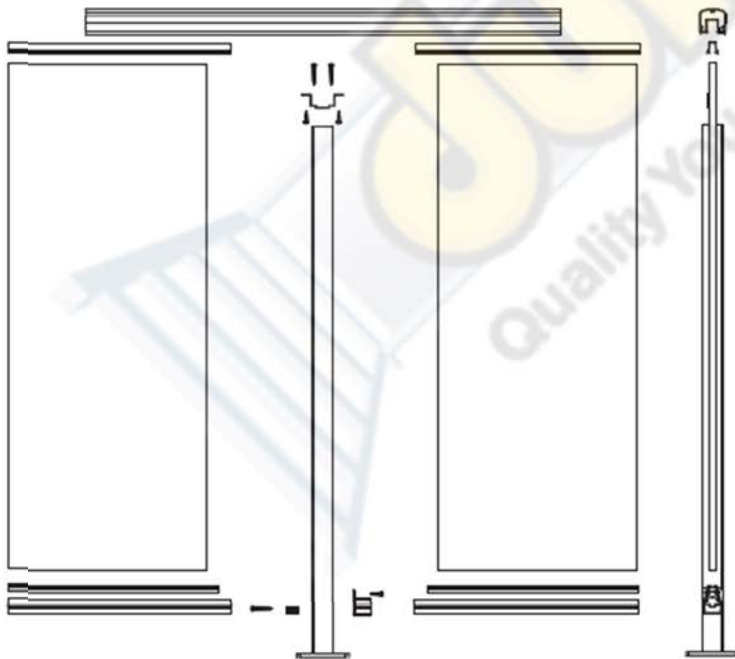

*Inline Post with Continuous Top Rail Detail – Component Glass*

SEE FASTENER SHEET  
FOR FASTENER LISTINGS

**BILL OF MATERIALS**

1. Top Rail (Square or Round)
2. Top Glass Insert
3. Tempered Glass (6mm / 1/4")
4. Bottom Glass Insert
5. Component Bottom Rail
6. Component Post Mount
7. Post (2" or Less)
8. (a) Receiver Clip OR (b) Bottom Wall Mount