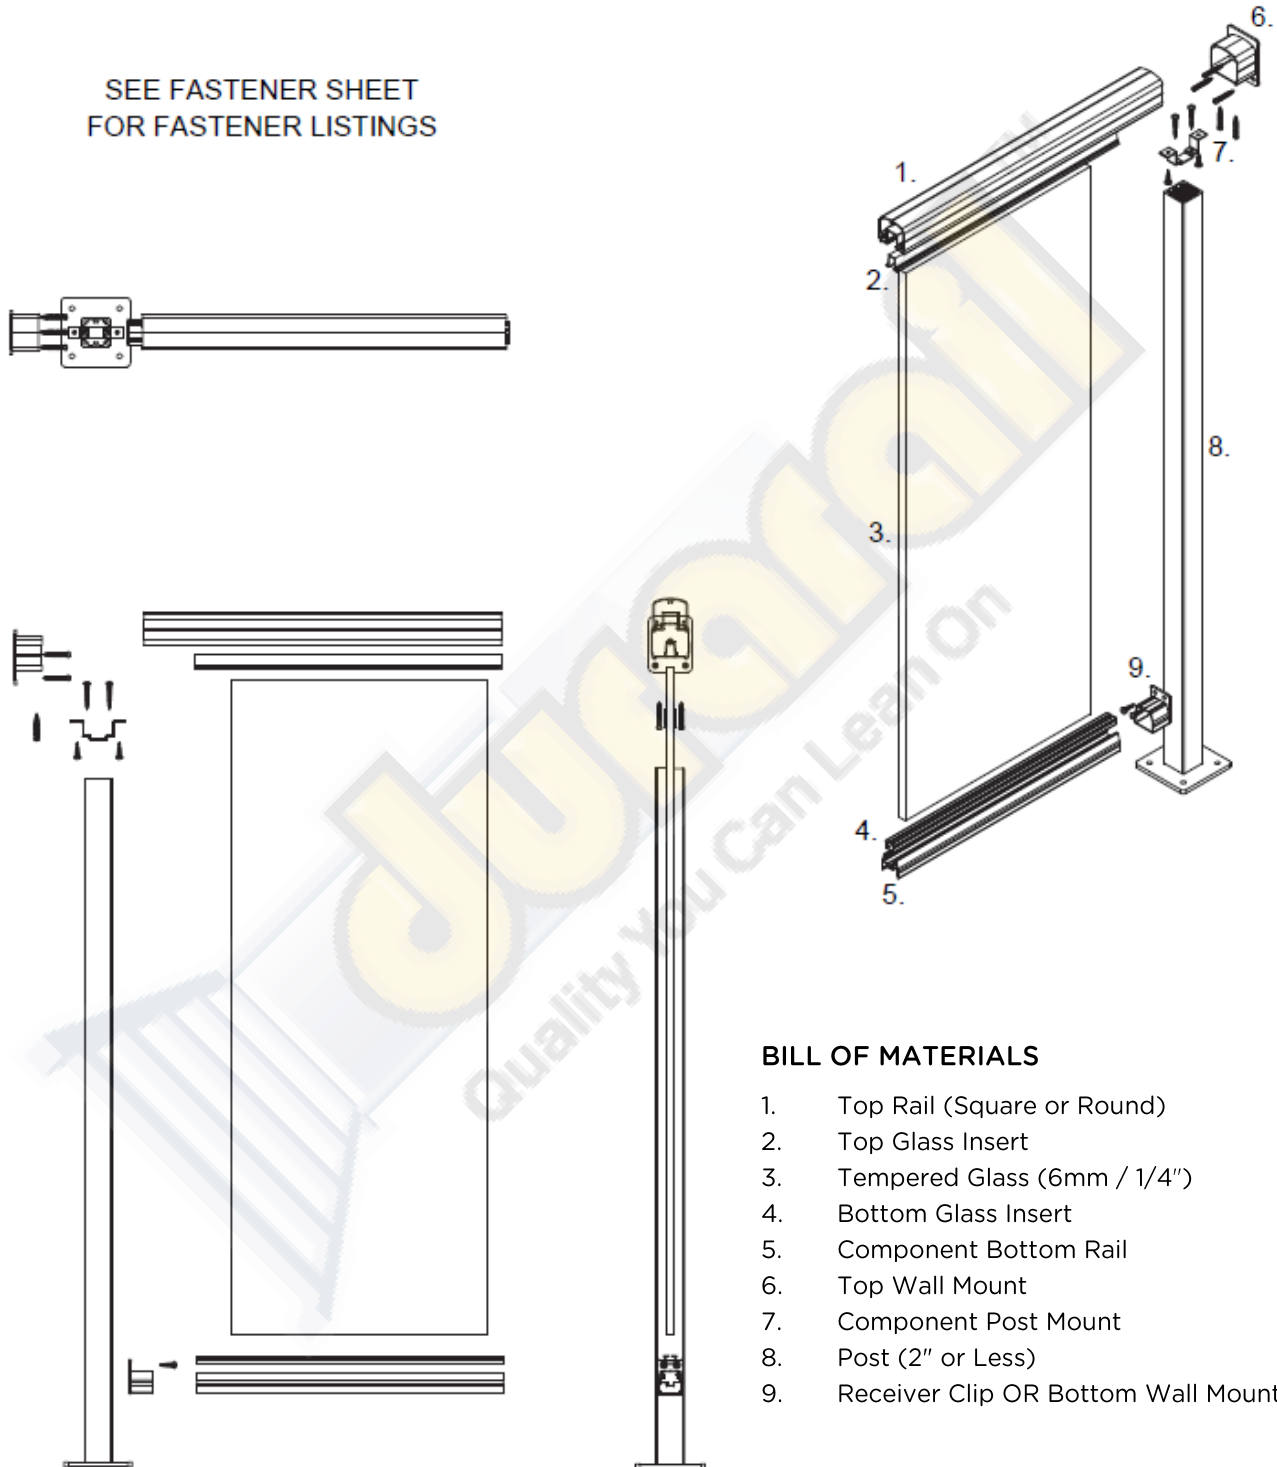

End Post with Continuous Top Rail and Top Wall Mount Detail – Component Glass

SEE FASTENER SHEET
FOR FASTENER LISTINGS

BILL OF MATERIALS

1. Top Rail (Square or Round)
2. Top Glass Insert
3. Tempered Glass (6mm / 1/4")
4. Bottom Glass Insert
5. Component Bottom Rail
6. Top Wall Mount
7. Component Post Mount
8. Post (2" or Less)
9. Receiver Clip OR Bottom Wall Mount