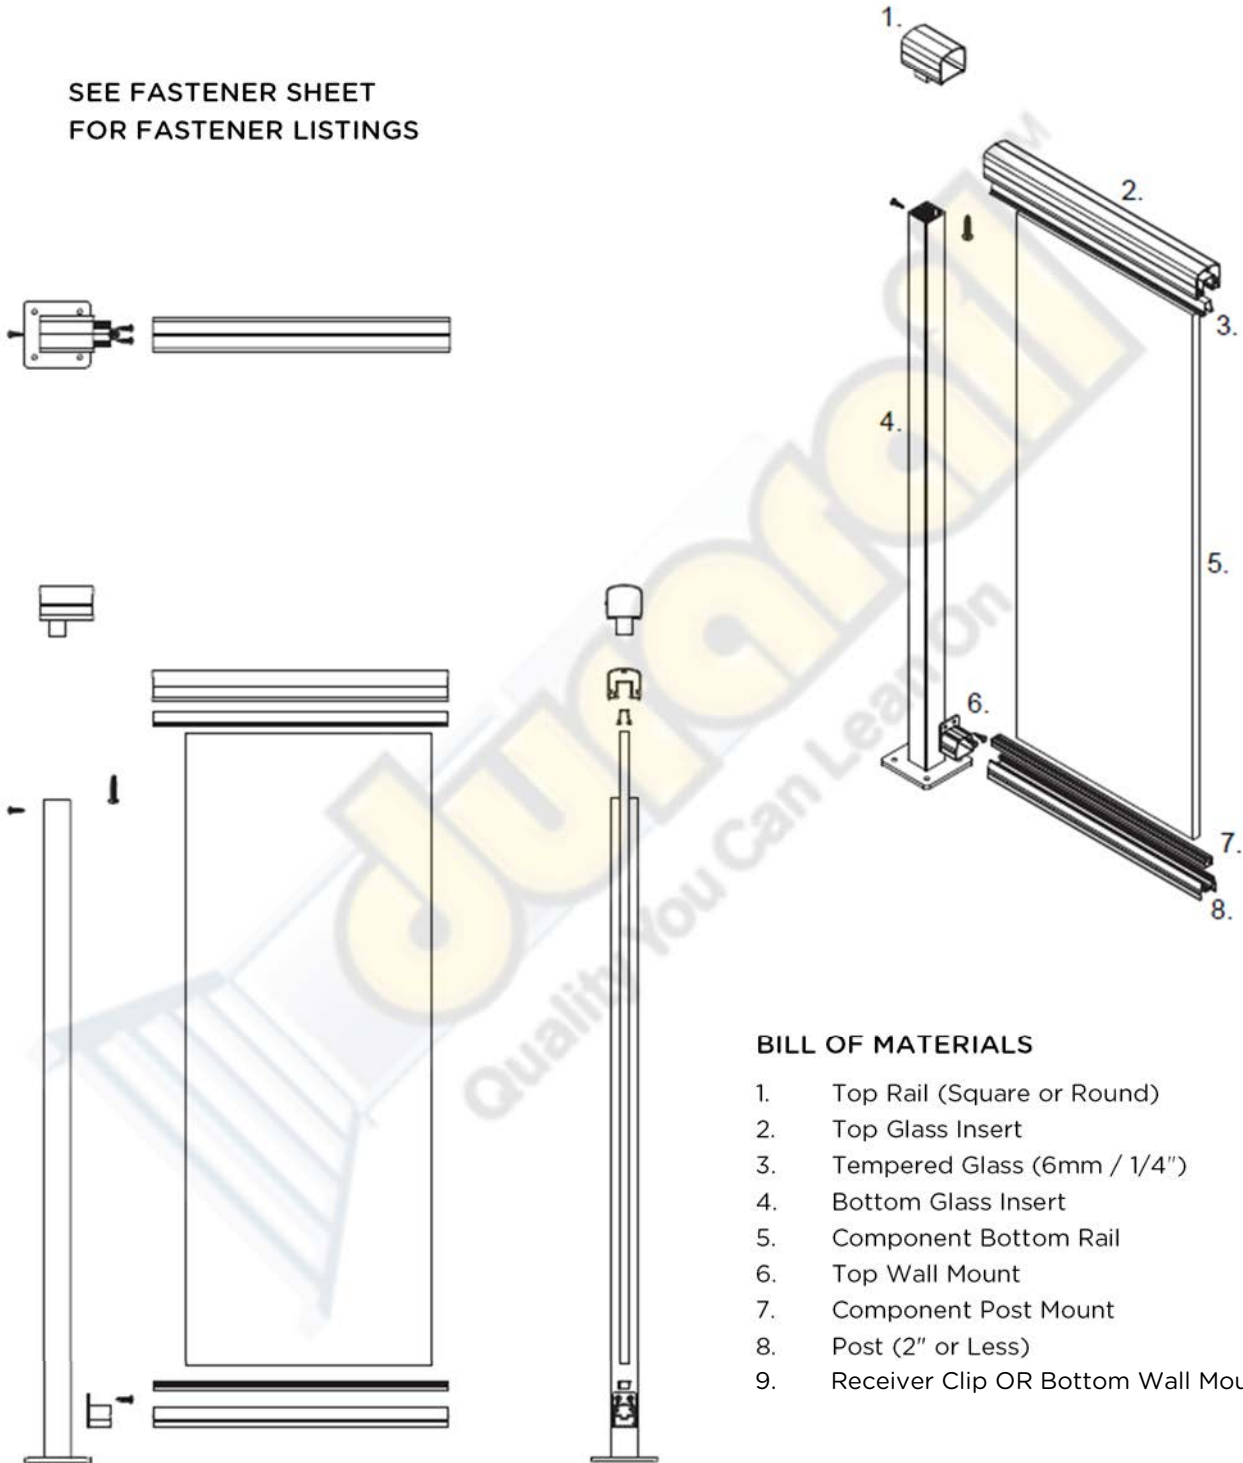

End Post with Continuous Top Rail and Top Wall Mount Detail – Component Glass

SEE FASTENER SHEET
FOR FASTENER LISTINGS

BILL OF MATERIALS

1. Top Rail (Square or Round)
2. Top Glass Insert
3. Tempered Glass (6mm / 1/4")
4. Bottom Glass Insert
5. Component Bottom Rail
6. Top Wall Mount
7. Component Post Mount
8. Post (2" or Less)
9. Receiver Clip OR Bottom Wall Mount